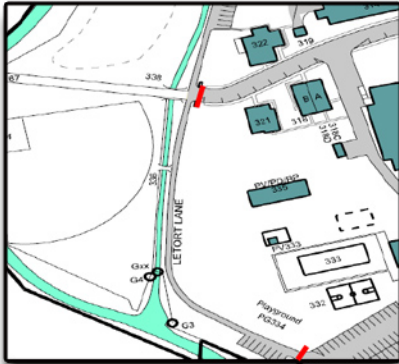

Letort Lane closed Aug. 13-14

By Curt Keester 13 August 2019

Letort Ln. closed from Root Hall to DPW parking lot, Aug. 13-14, as a contractor rehabs the sewer manholes

Letort Ln. will be closed from Root Hall to the DPW parking lot as a Borough contractor rehabs the manholes, Aug. 13-14

Letort Ln. will be closed from Root Hall to the DPW parking lot as a Borough contractor rehabs the manholes, Aug. 13-14